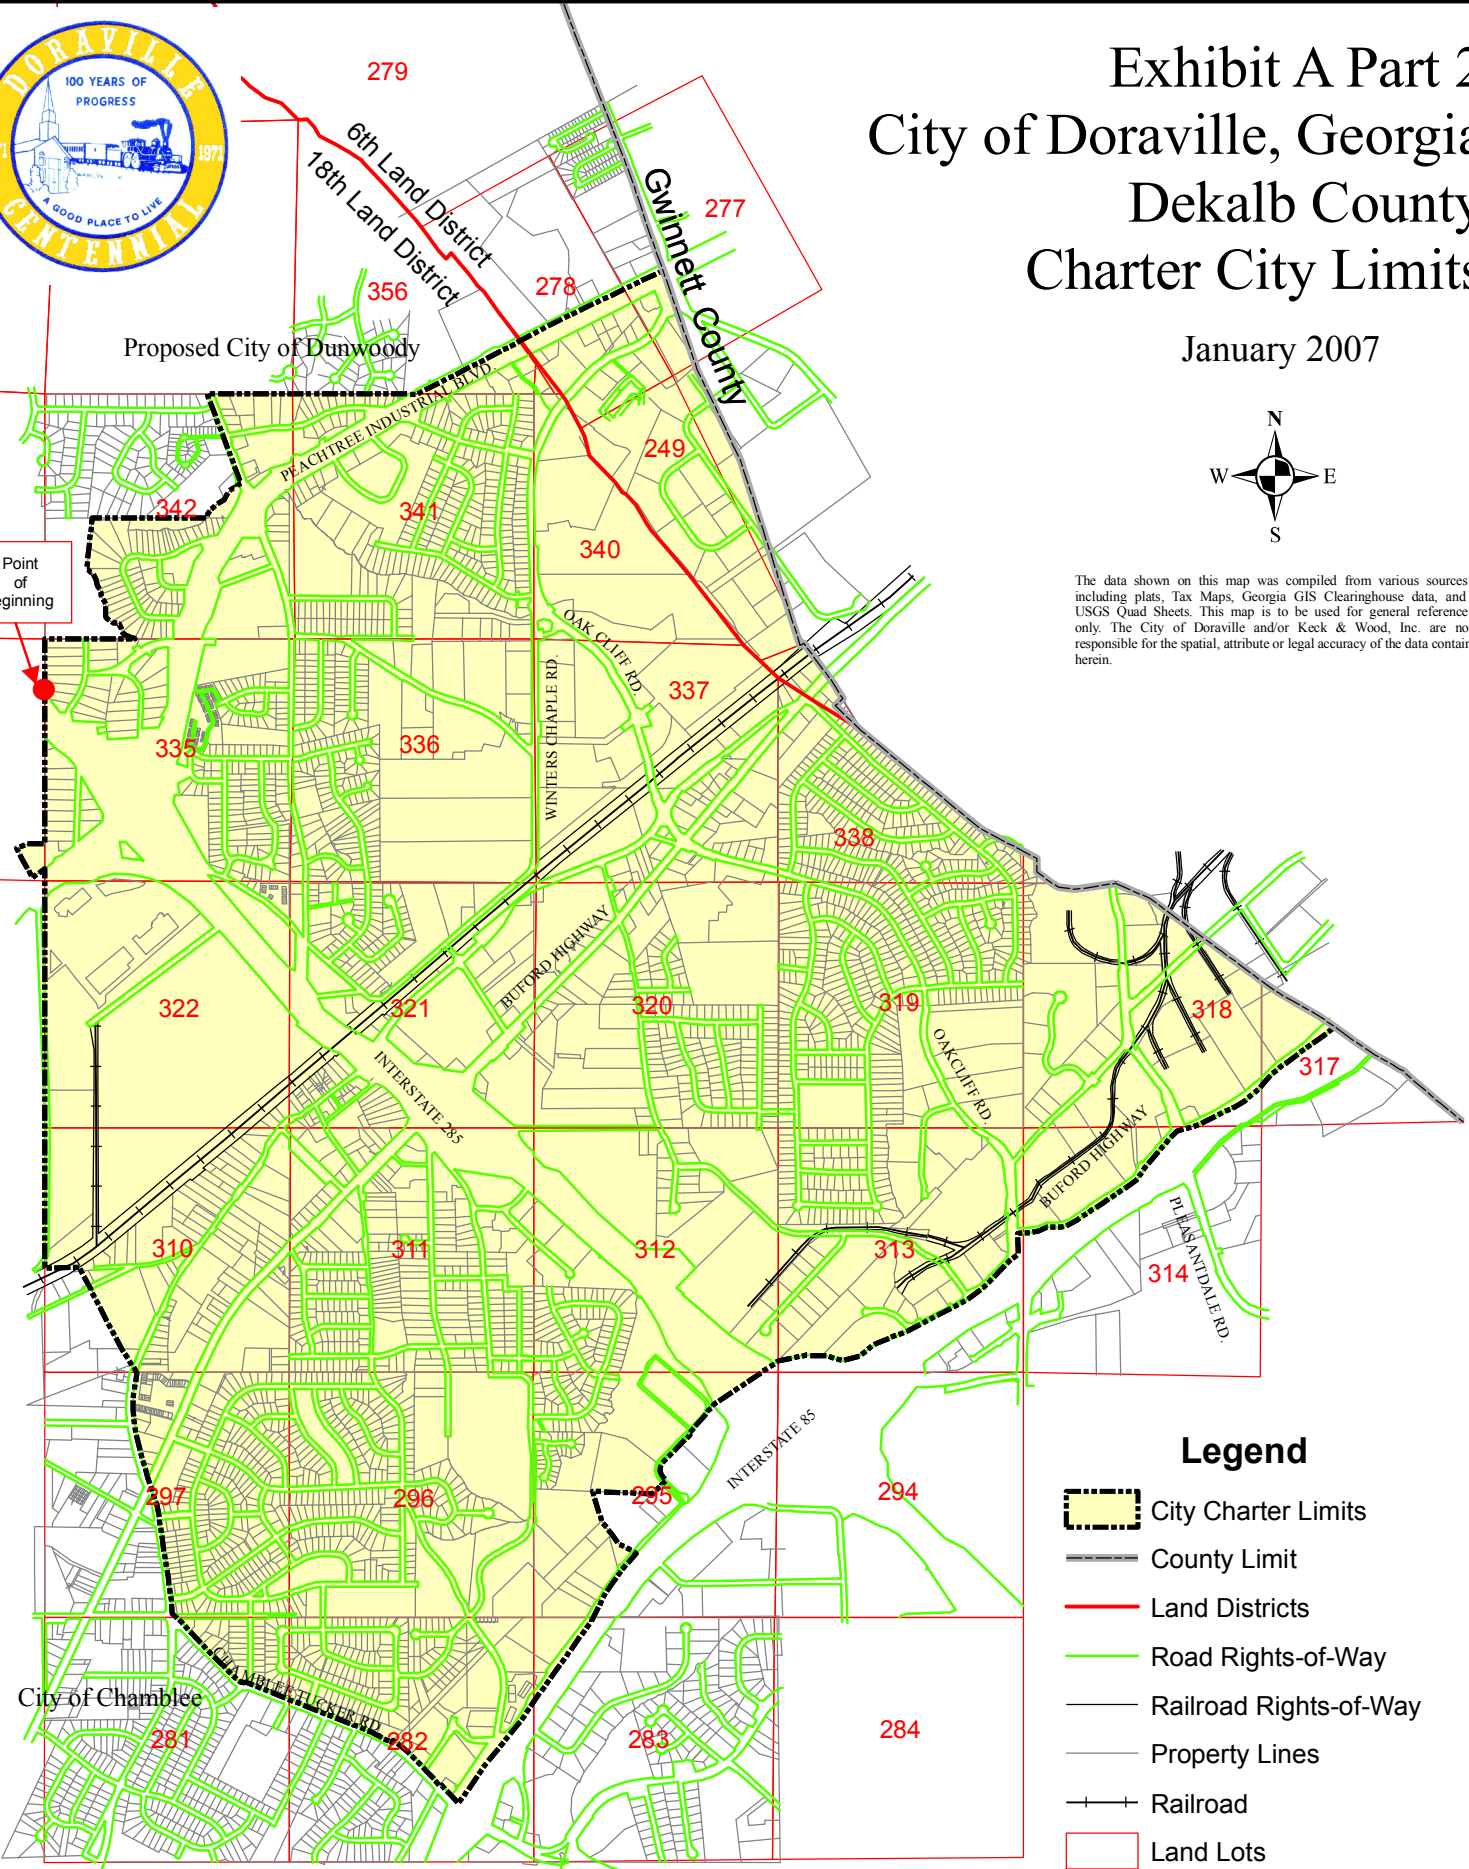

Exhibit A Part 2 City of Doraville, Georgia DeKalb County Charter City Limits

January 2007

The data shown on this map was compiled from various sources including plats, Tax Maps, Georgia GIS Clearinghouse data, and USGS Quad Sheets. This map is to be used for general reference only. The City of Doraville and/or Keck & Wood, Inc. are not responsible for the spatial, attribute or legal accuracy of the data contain herein.

Point of Beginning

Legend

- City Charter Limits
- County Limit
- Land Districts
- Road Rights-of-Way
- Railroad Rights-of-Way
- Property Lines
- Railroad
- Land Lots