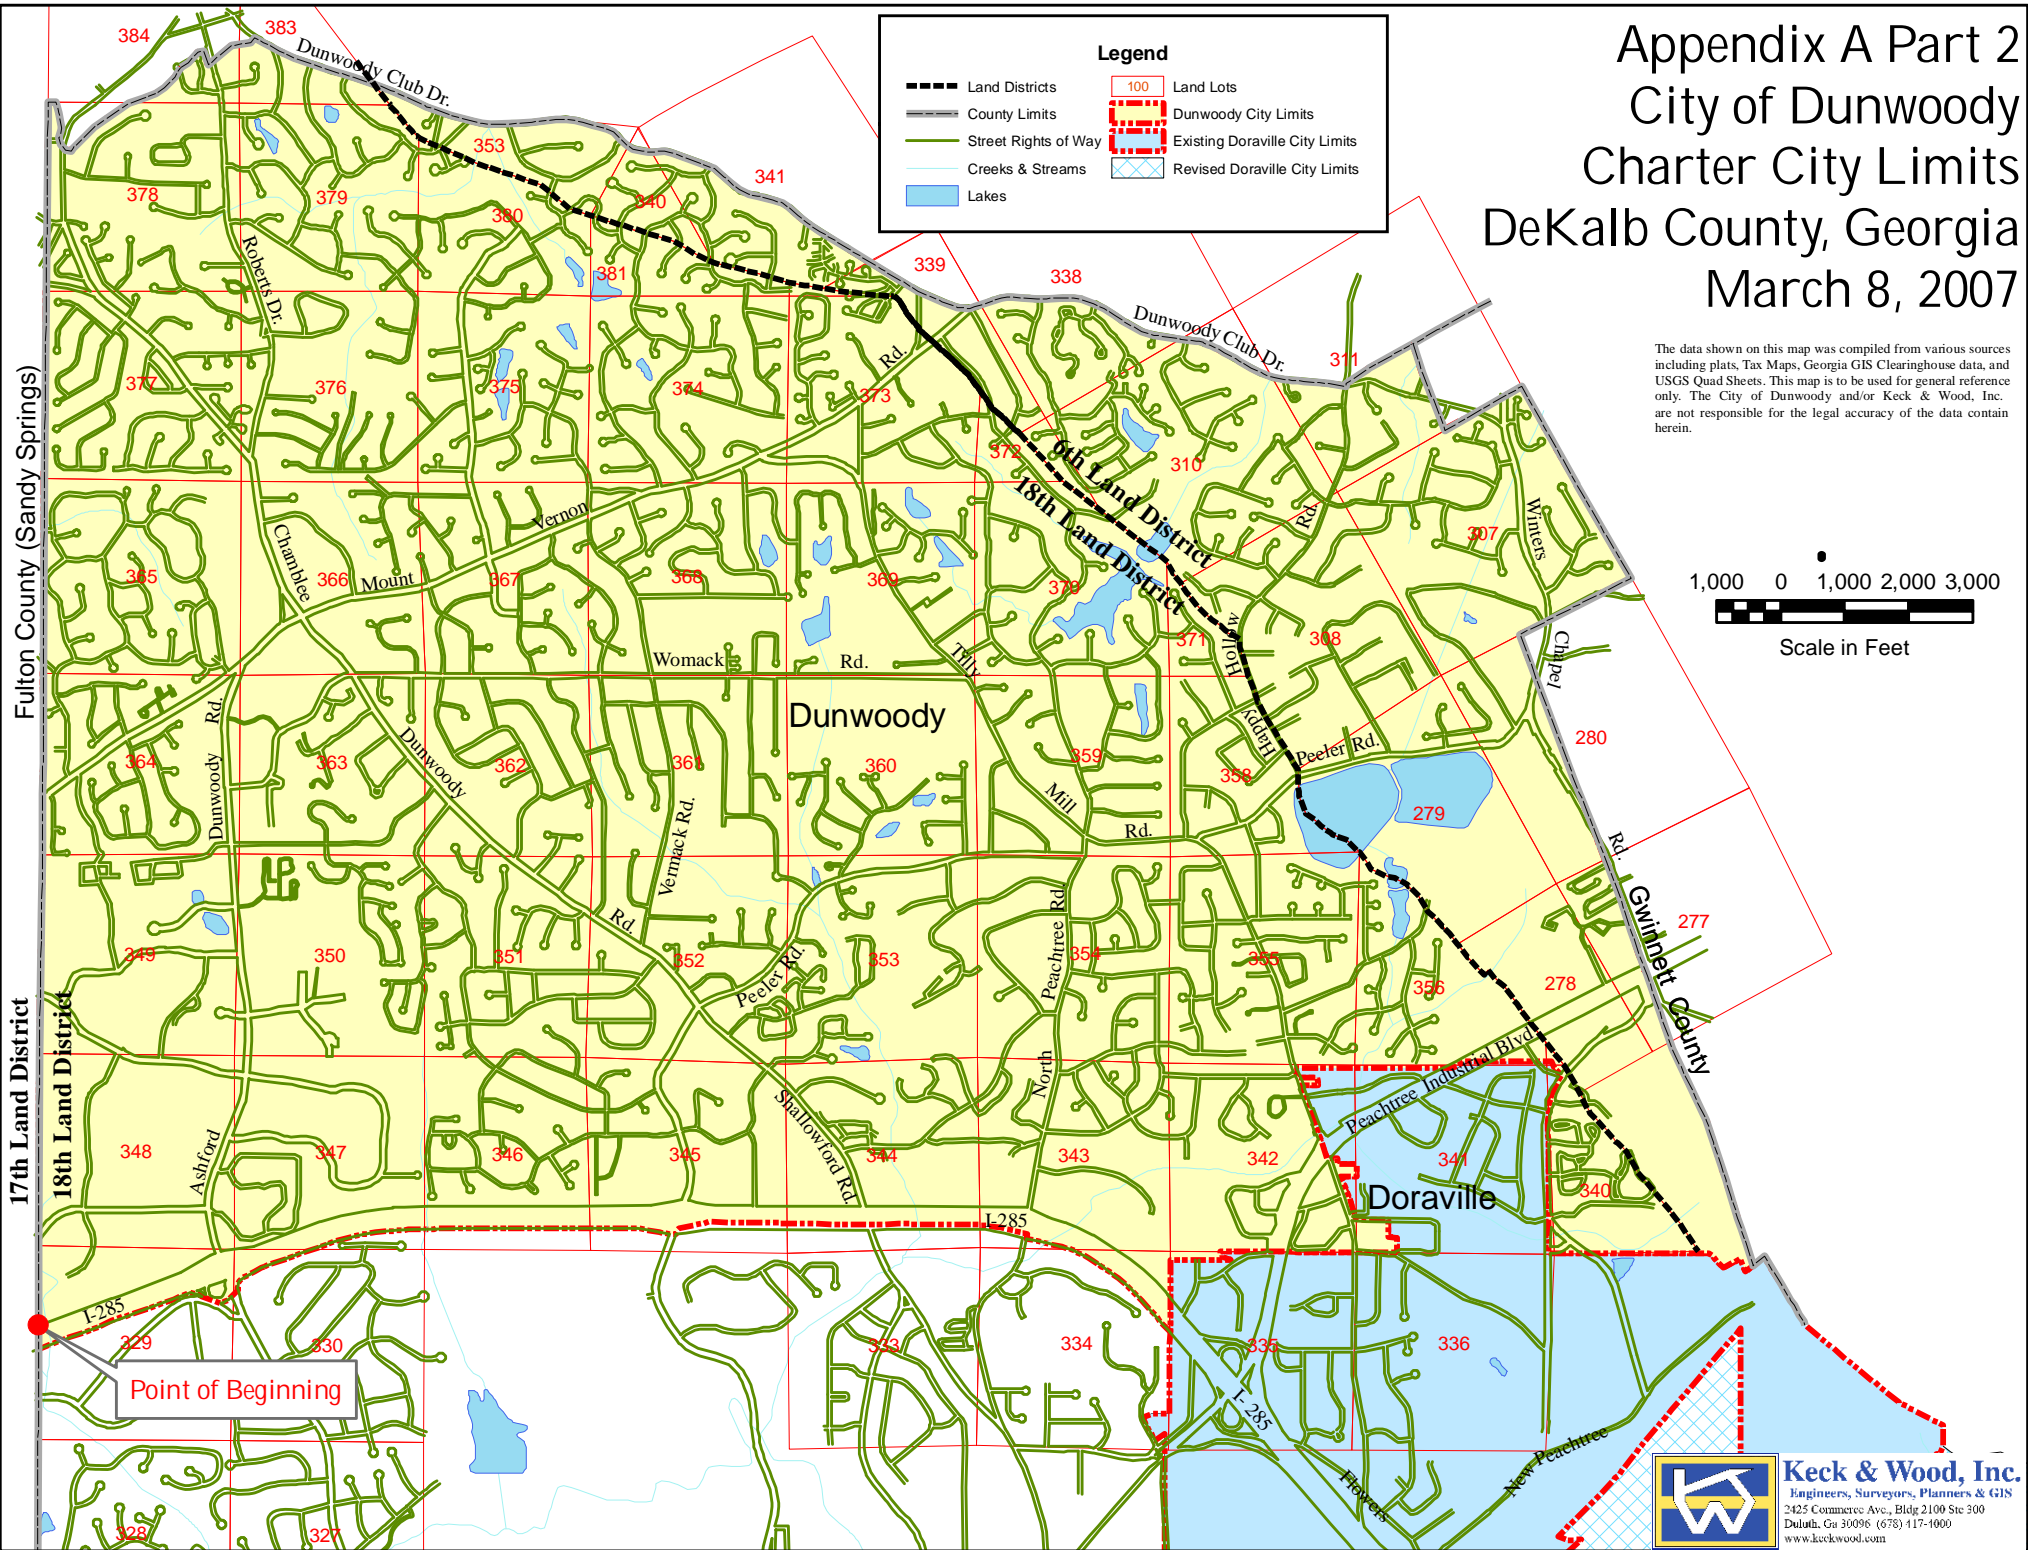

Appendix A Part 2 City of Dunwoody Charter City Limits DeKalb County, Georgia March 8, 2007

The data shown on this map was compiled from various sources including plats, Tax Maps, Georgia GIS Clearinghouse data, and USGS Quad Sheets. This map is to be used for general reference only. The City of Dunwoody and/or Keck & Wood, Inc. are not responsible for the legal accuracy of the data contain herein.

Legend

- Land Districts
- County Limits
- Street Rights of Way
- Creeks & Streams
- Lakes
- Land Lots
- Dunwoody City Limits
- Existing Doraville City Limits
- Revised Doraville City Limits

Keck & Wood, Inc.
Engineers, Surveyors, Planners & GIS
2425 Commerce Ave., Bldg 2100 Ste 300
Duluth, Ga 30096 (678) 417-1000
www.keckwood.com