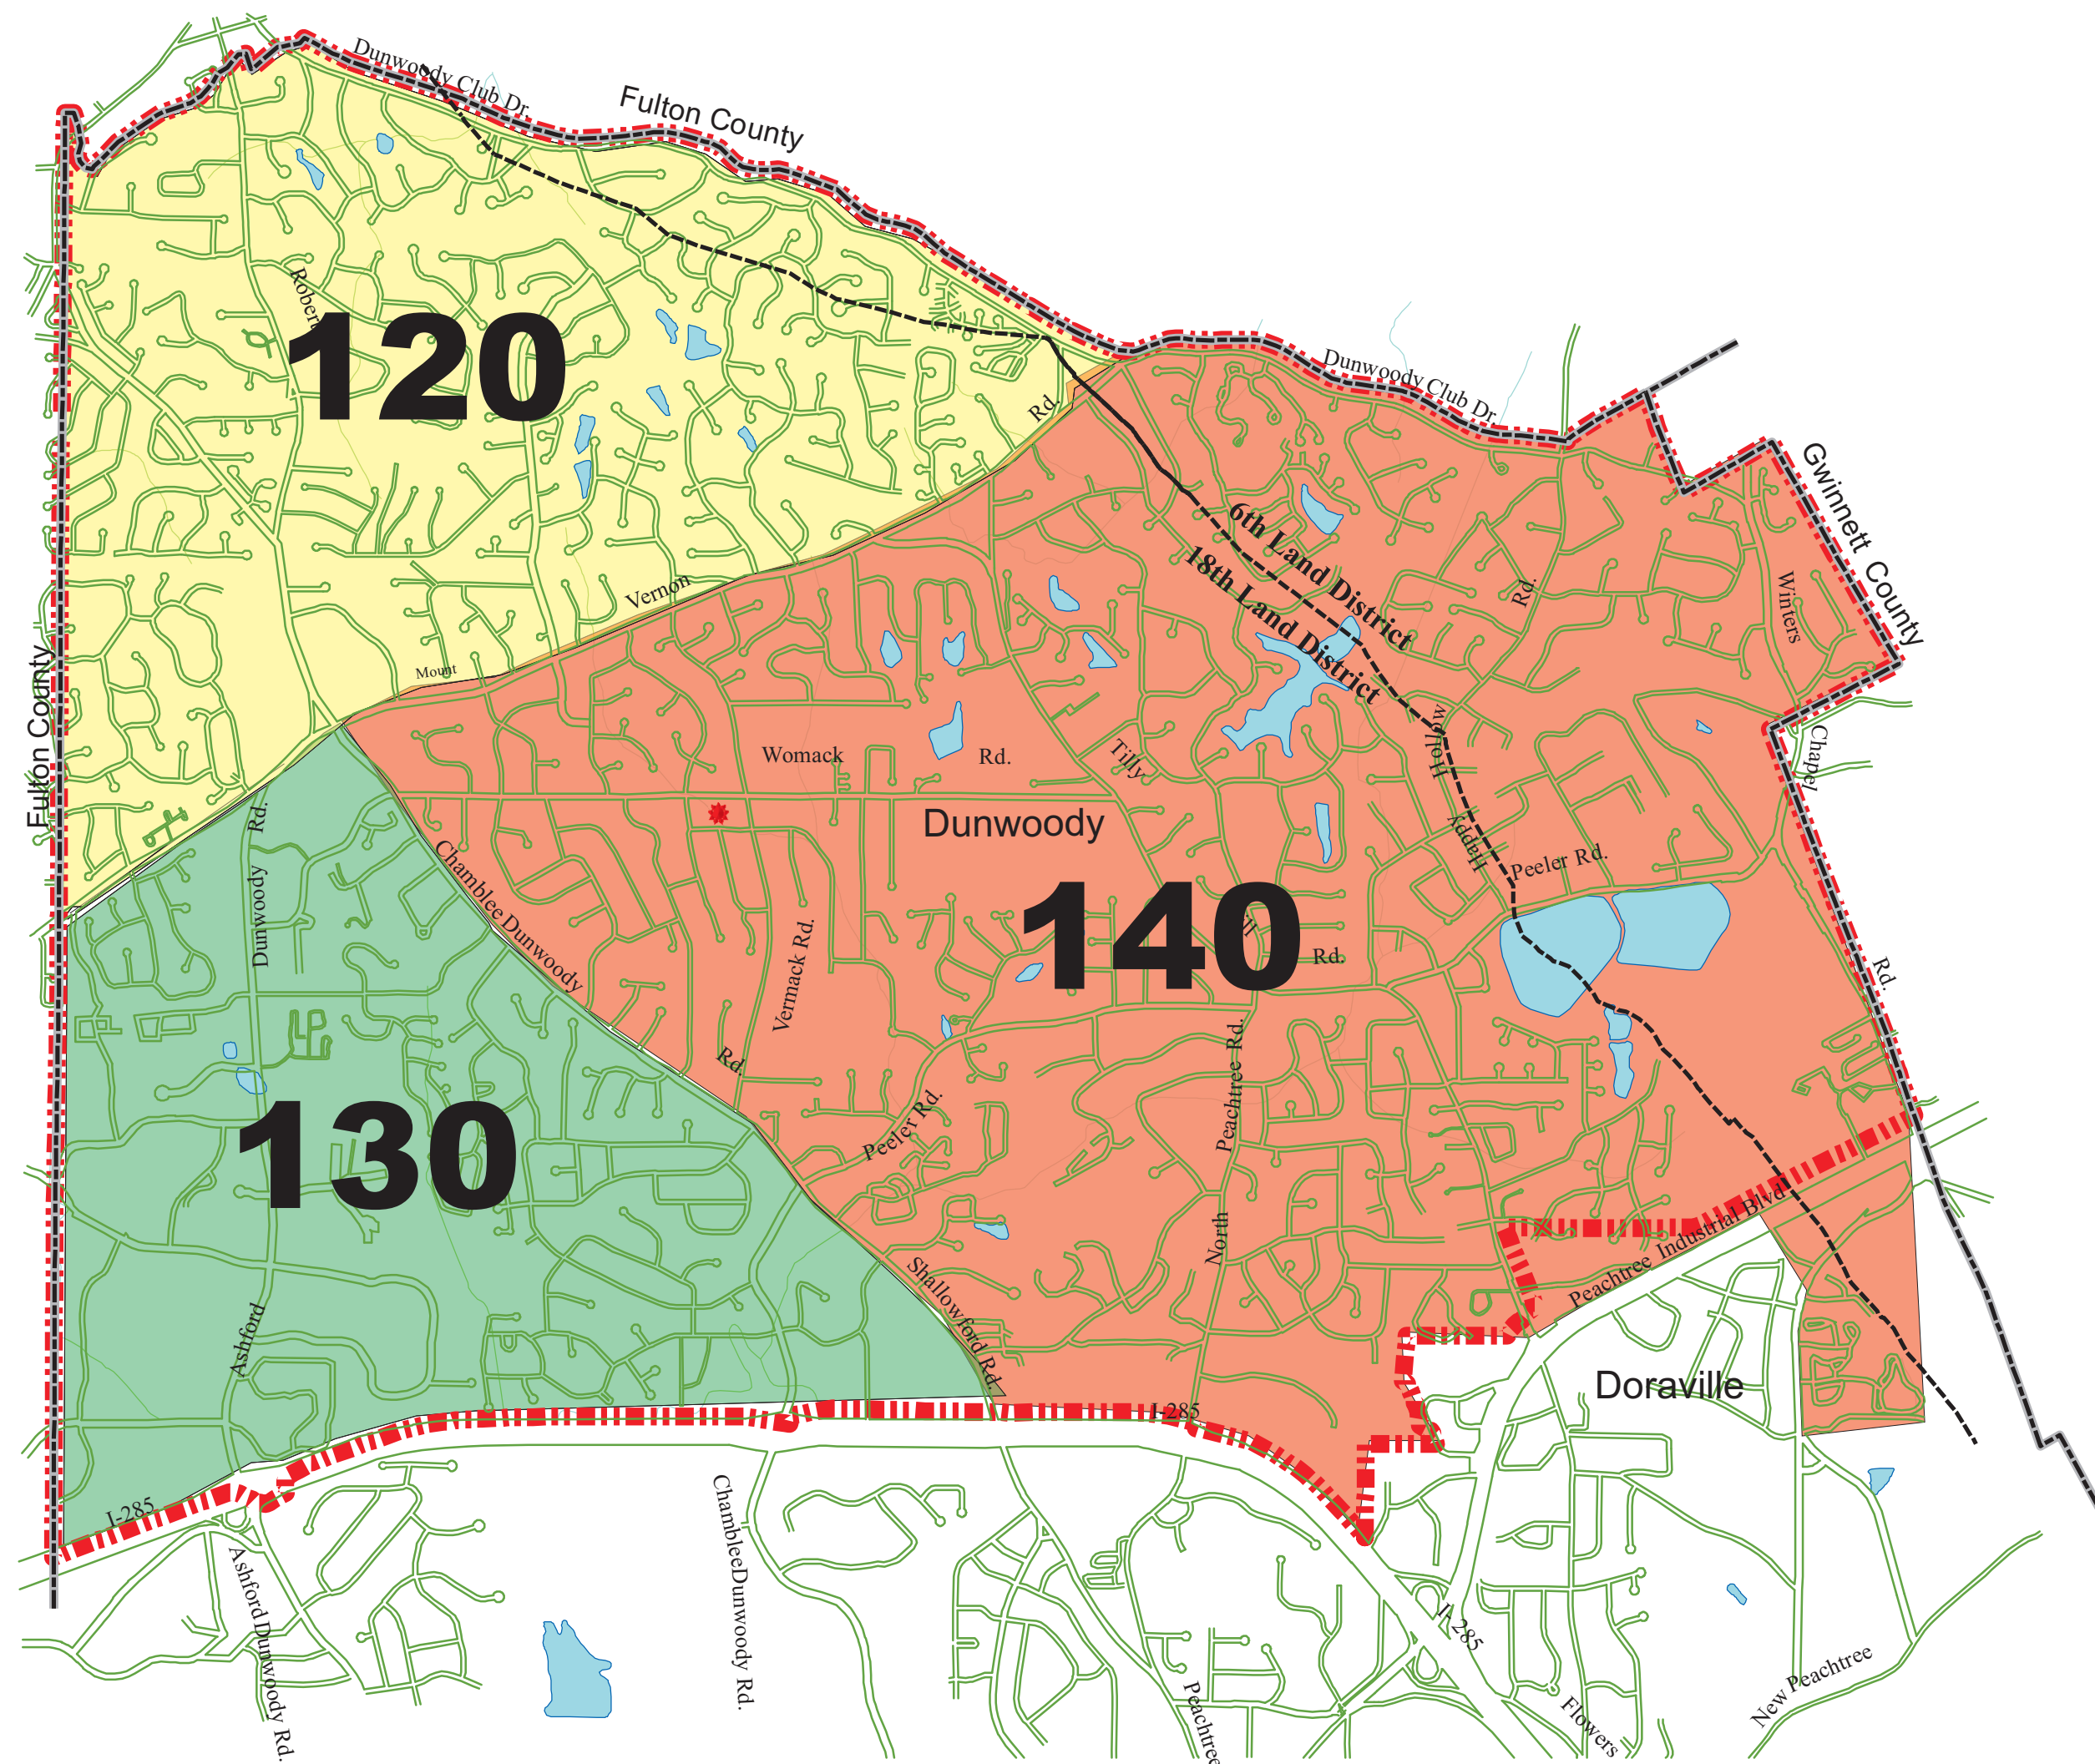

DeKalb Police - North Precinct - Part One Crimes Statistics by territory (2002 ~ 2007)

120							Totals
CRIME TYPE	2002	2003	2004	2005	2006	2007	
RESIDENTIAL BURGLARY	28	22	10	27	32	37	156
BUSINESS BURGLARY	23	34	26	20	19	32	154
OTHER BURGLARY	0	0	3	4	4	2	13
BUSINESS ROBBERY	8	4	2	5	3	2	24
PEDESTRIAN ROBBERY	1	2	1	8	3	4	19
RESIDENTIAL ROBBERY	0	1	0	1	0	0	2
ENTERING AN AUTO	18	32	26	83	46	120	325
AUTO THEFT	4	17	18	21	23	19	102
RAPE	0	0	0	4	3	2	9
MURDER	0	0	1	0	0	0	1
AGGRAVATED ASSAULT/ BATTERY	0	0	2	2	2	0	6
Total	82	112	89	175	135	218	811

130							Totals
CRIME TYPE	2002	2003	2004	2005	2006	2007	
RESIDENTIAL BURGLARY	28	42	30	51	70	60	281
BUSINESS BURGLARY	74	70	31	81	48	47	351
OTHER BURGLARY	0	0	3	7	5	3	18
BUSINESS ROBBERY	8	9	0	16	6	6	45
PEDESTRIAN ROBBERY	10	16	7	11	9	15	68
RESIDENTIAL ROBBERY	1	1	1	1	0	1	5
ENTERING AN AUTO	268	252	98	176	288	394	1476
AUTO THEFT	42	67	56	84	93	94	436
RAPE	1	1	0	2	3	7	14
MURDER	0	0	0	0	0	0	0
AGGRAVATED ASSAULT/ BATTERY	0	6	1	5	12	5	29
Total	432	464	227	434	534	632	2723

140							Totals
CRIME TYPE	2002	2003	2004	2005	2006	2007	
RESIDENTIAL BURGLARY	42	59	62	99	74	109	445
BUSINESS BURGLARY	27	39	11	17	14	31	139
OTHER BURGLARY	0	0	4	2	13	4	23
BUSINESS ROBBERY	2	2	3	12	2	7	28
PEDESTRIAN ROBBERY	18	16	8	32	25	41	140
RESIDENTIAL ROBBERY	3	1	3	7	8	12	34
ENTERING AN AUTO	78	131	47	51	83	131	521
AUTO THEFT	35	61	69	99	94	124	482
RAPE	1	1	2	5	0	6	15
MURDER	3	0	0	1	2	3	9
AGGRAVATED ASSAULT/ BATTERY	4	6	9	22	12	16	69
Total	213	316	218	347	327	484	1905
Grand Total	727	892	534	956	996	1334	